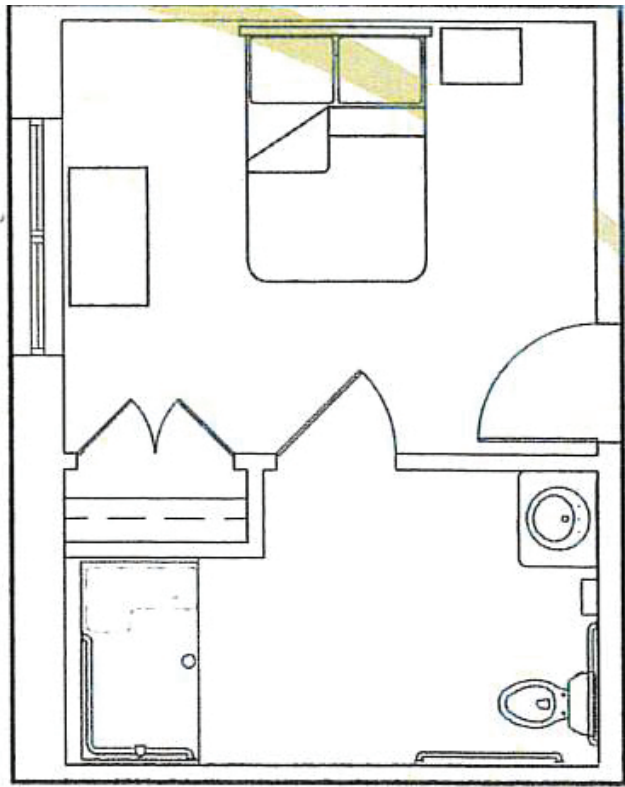

LIANA

Private Studio Suite

LIANA
AT VENICE

2321 E. Venice Avenue | Venice, FL 34292 | 941.304.5926

LianaLiving.com

#13163

LIANA

Private Standard Suite