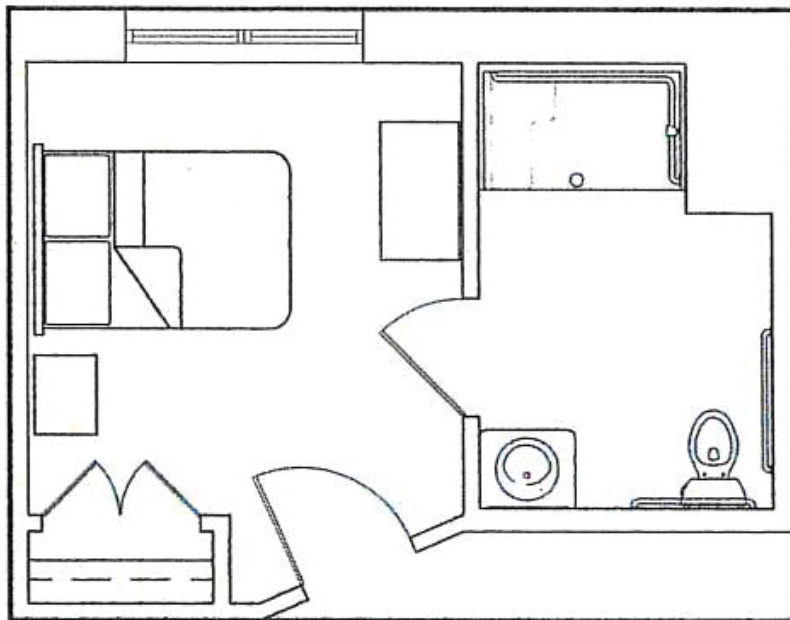

LIANA

Private Studio Suite

LIANA
AT VENICE

2321 E. Venice Avenue | Venice, FL 34292 | 941.304.5926

LianaLiving.com

#13163

LIANA

Private Standard Suite