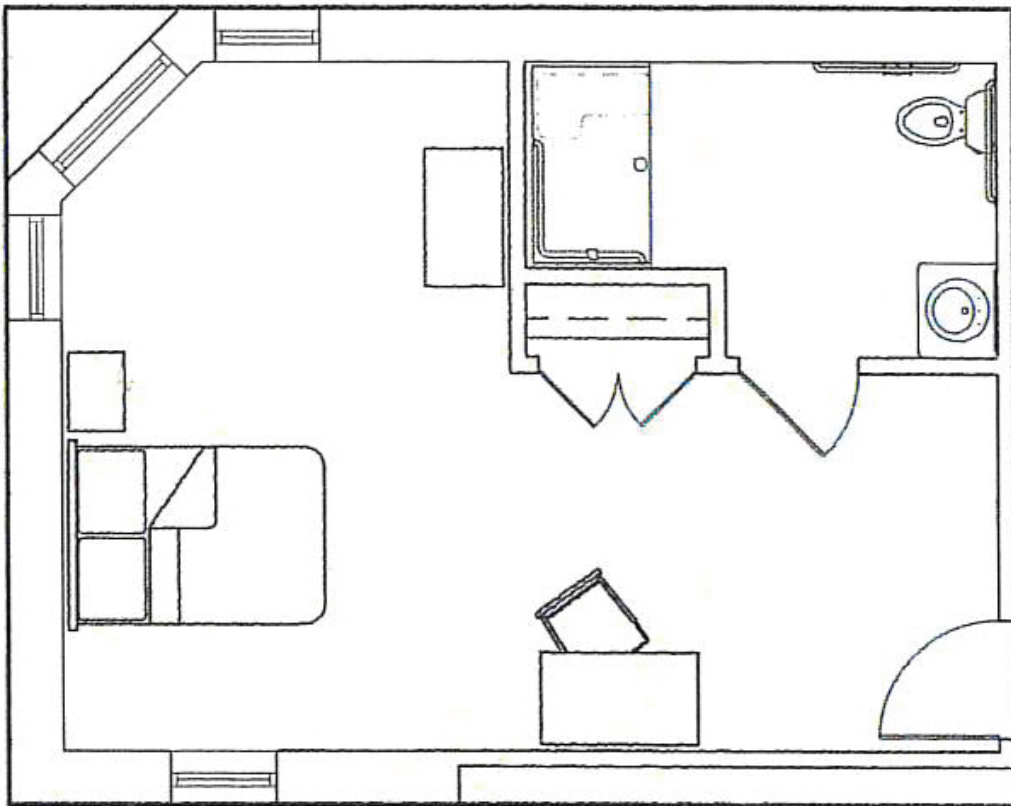

LIANA

Large Private Standard Suite

LIANA
AT VENICE

2321 E. Venice Avenue | Venice, FL 34292 | 941.304.5926

LianaLiving.com

#13163